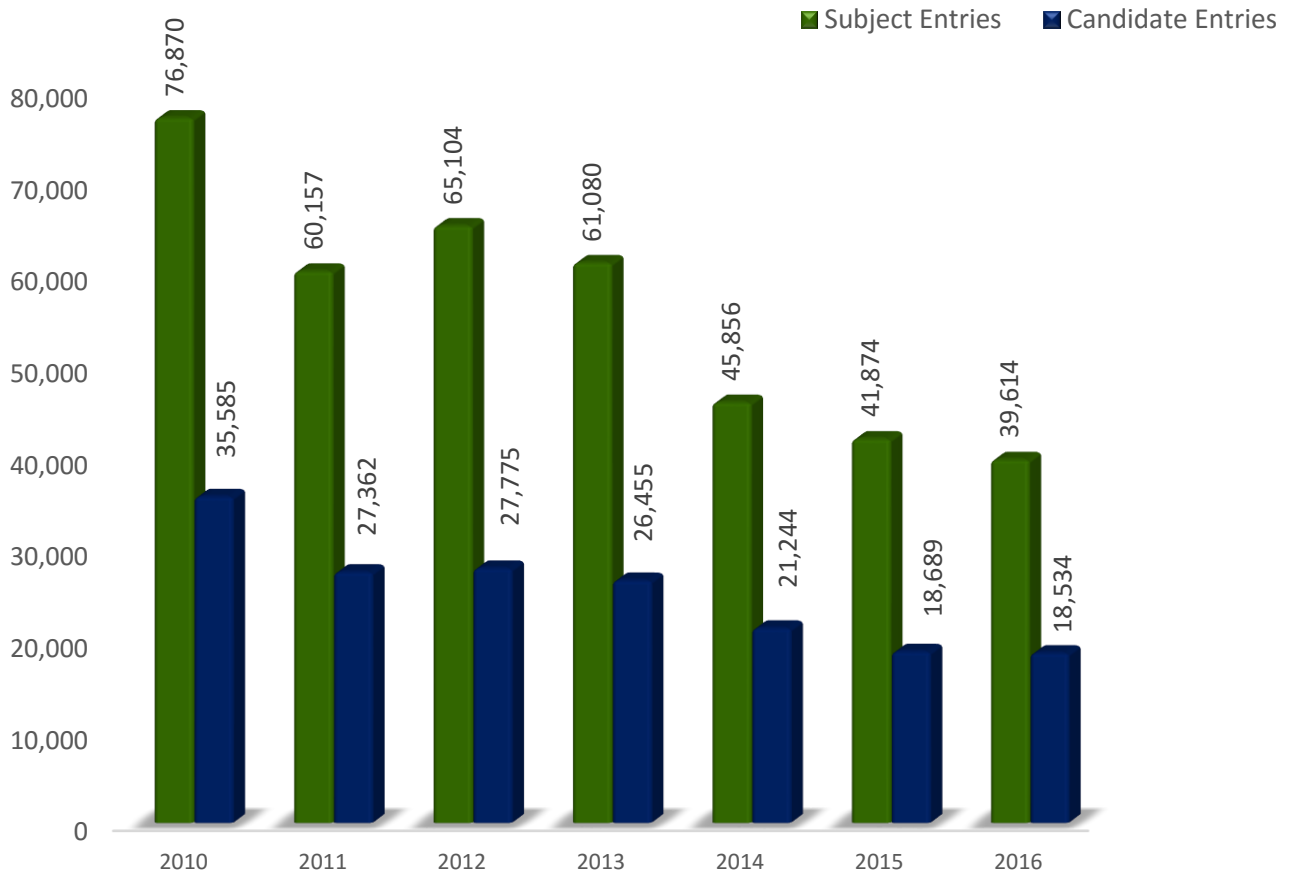

CSEC JANUARY SITTING: REGIONAL ENTRIES 2010 – 2016

CSEC JANUARY 2016 TOTAL CANDIDATE ENTRIES BY GENDER